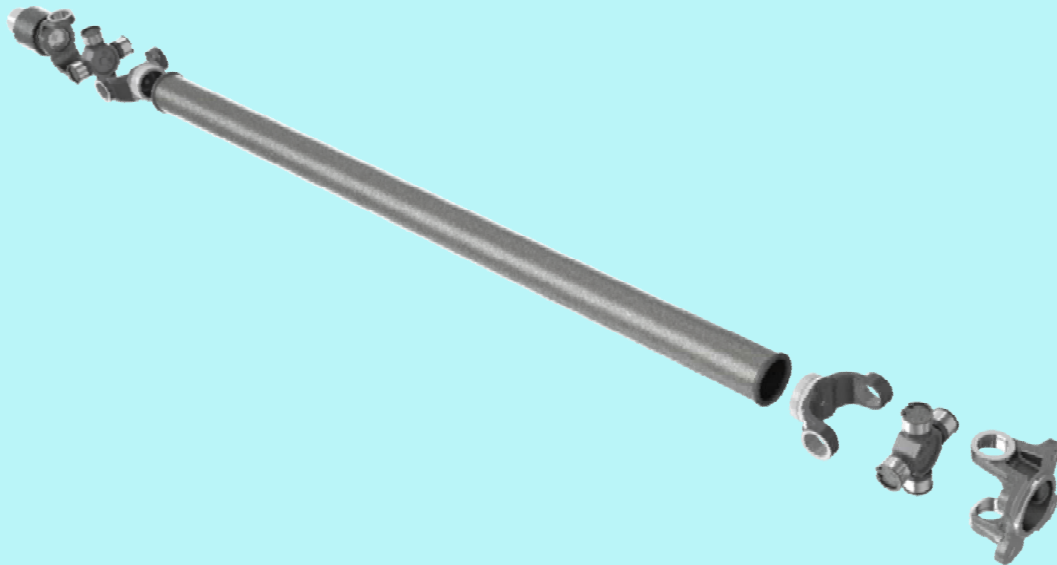

Single Onboard Prop Shaft Assembly

Over 35 Years Of Experience

Manufacturers & Exporters :-

R.D.H. Auto (Regd.)

Singla Cycle Road, Dhandri Kalan, Ludhiana, Punjab - 141012 (INDIA).

Tel. : 0161-5031240, +91 99144-23759, +91 98154-46165

E-mail : rdhauto@gmail.com, salesandmarketing.rdh@gmail.com,

technical.rdh@gmail.com. Website- www.rdhauto.com.

Note-

We reserve the right to change or modify our product specifications, configurations, or dimensions at any time without notice.